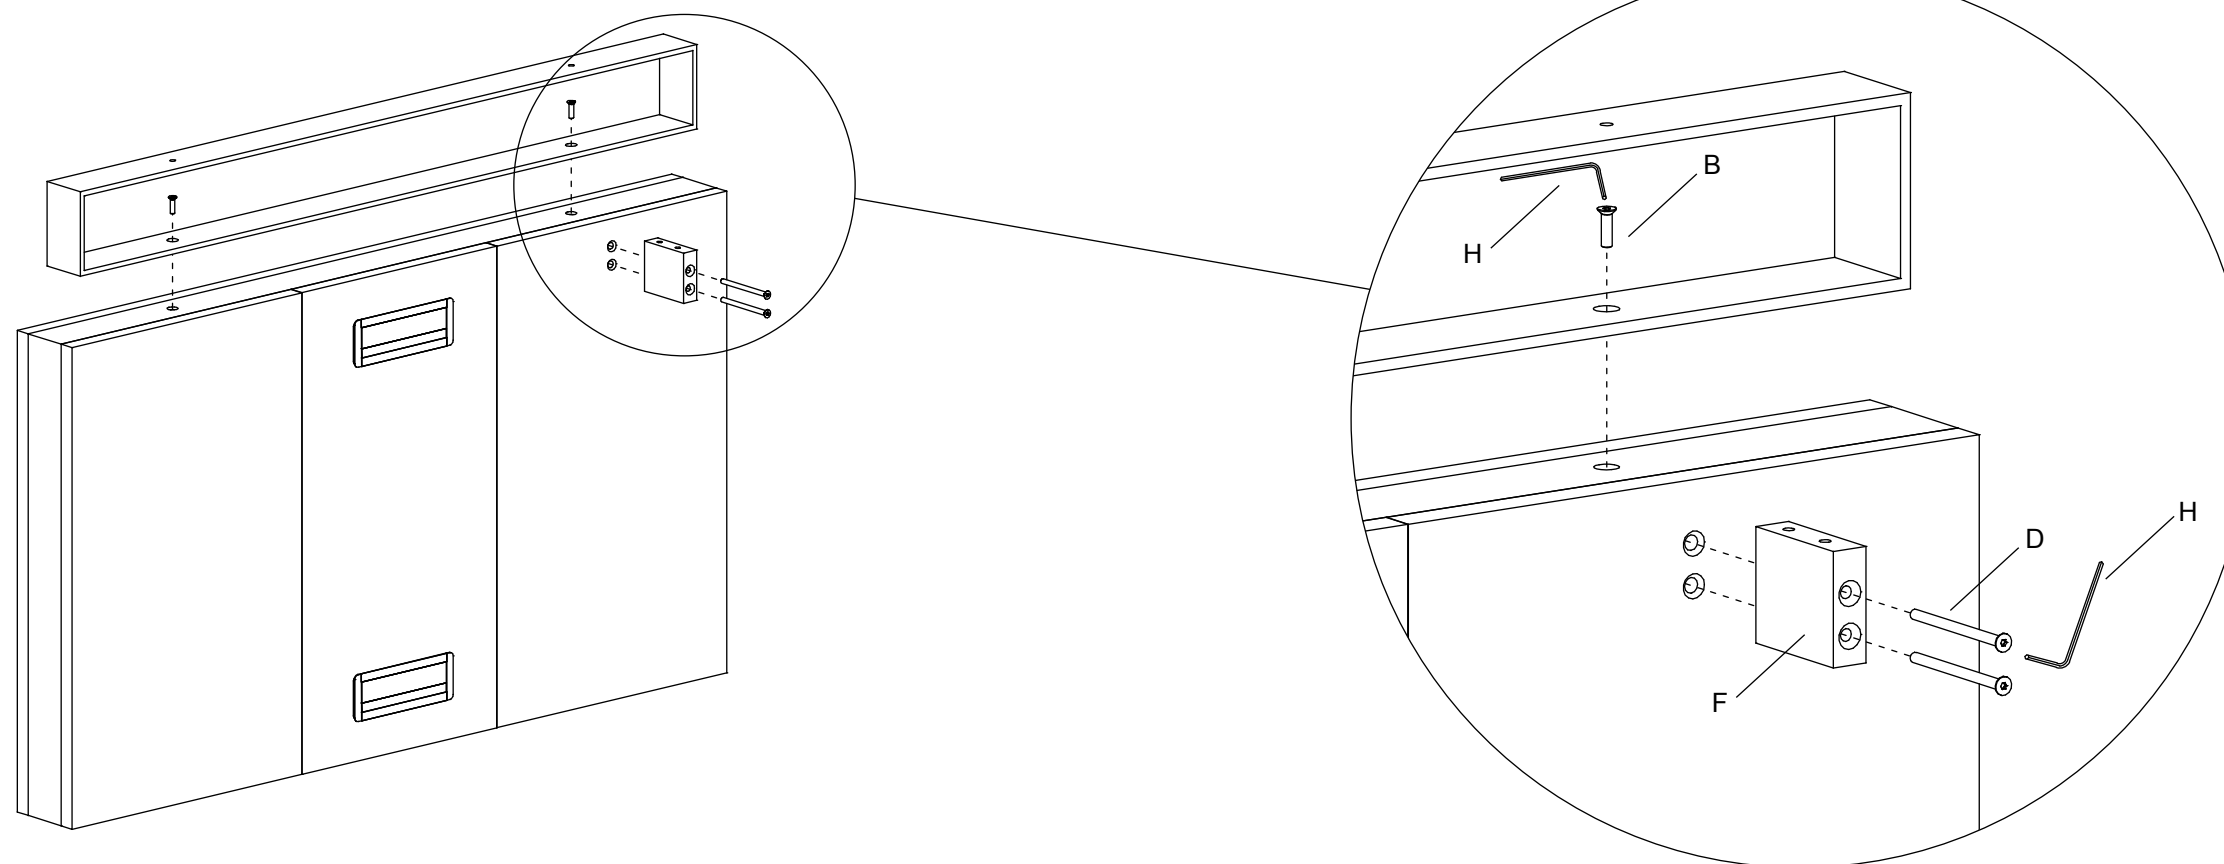

mod.
BELLAGIO

DellaRovere
enjoyourwork

Schema di montaggio per scrivania Bellagio con allungo esterno DX (L.270 / L.290 / L.310 cm)

Assembly instructions for Bellagio's desk with right external return (W270 / W290 / W310)

Fiche de montage pour bureau Bellagio avec retour extérieur droite (L.270 / L.290 / L.310 cm)

TAV. 4/8

D30SM008

DATA EMISS.11/04/22

DATA REV. 00/00 /00

			4 mm	A 6
B	31	C	2	D 6 E 6
F 3	G 3			
	I 4			

8

9

Gamba SX scrivania / LH desk leg / Pied gauche bureau

10